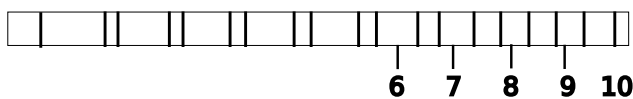

String spacings

10cm / ~4 in

Renaissance bridge 135mm

Baroque 11c bridge 135mm

Baroque 13c bridge 155mm

14c Archlute bridge 155mm

Baroque 11c nut 85mm/79mm

Renaissance 10c nut 82mm/76mm

Renaissance 10c nut 78mm/72mm

5c guitar bridge 60mm

5c guitar nut 42mm/32mm

Neck widths at body joint

4c	43
5c	54
6c	66
7c	75
8c	83
9c	93
10c	98
11c	98

Bridge ends