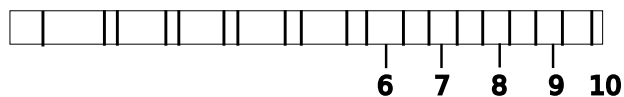

String spacings

10cm / ~4 in

Renaissance bridge 135mm

Baroque 11c bridge 135mm

Baroque 13c bridge 155mm

14c Archlute bridge 155mm

Baroque 11c nut 85mm/79mm

Renaissance 10c nut 82mm/76mm

Renaissance 10c nut 78mm/72mm

5c guitar bridge 60mm

5c guitar nut 42mm/32mm

Neck widths at body joint

4c	43
5c	54
6c	66
7c	75
8c	83
9c	93
10c	98
11c	98

Bridge ends