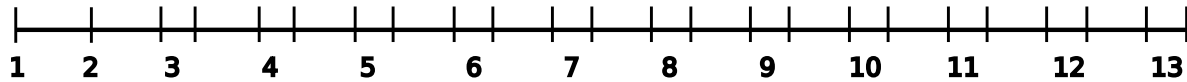

String spacings

10cm / ~4 in

Renaissance bridge 135mm

Baroque 11c bridge 135mm

Baroque 13c bridge 155mm

14c Archlute bridge 155mm

Baroque 11c nut 85mm/79mm

Renaissance 10c nut 82mm/76mm

Renaissance 10c nut 78mm/72mm

5c guitar bridge 60mm

5c guitar nut 42mm/32mm

Neck widths at body joint

4c	43
5c	54
6c	66
7c	75
8c	83
9c	93
10c	98
11c	98

Bridge ends